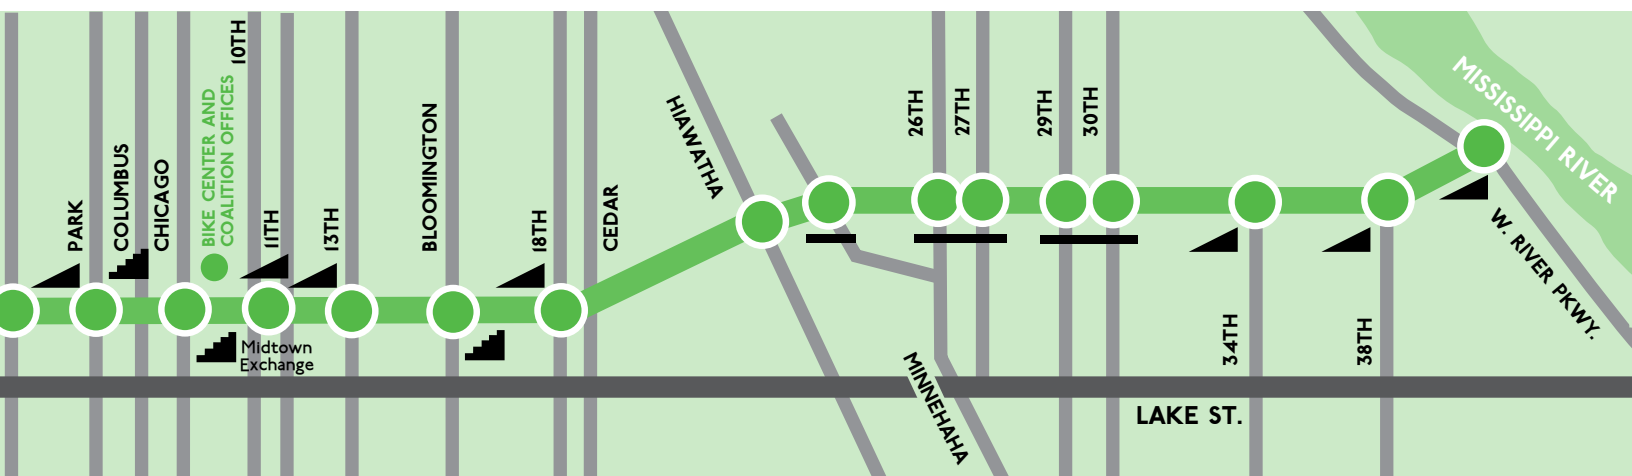

ENJOY YOUR BIKE AND A BITE

AT THE 2010 MGC PROGRESSIVE DINNER

On Friday evening, August 27th, the Midtown Greenway Coalition's Annual Progressive Dinner promises to be even more delectable than ever. The appetizer course will be at the home of **Ilana and Mike Favero**. The main course will take us to the home of **Robert Lilligren**. The final leg of the

ride will take us to the home of **Phillip and Laura Muessig** in Seward. We travel from course to course together through the Greenway. Individuals are welcome to run as well as bike between courses, and can use tandems, recumbents, tall bikes, or any other sort of non-motorized transport you choose!

The dinner is again a fundraising event for the Coalition with a minimum donation of only $35 per ticket for food, wine, beer, and desserts. Spots fill up quickly, so reserve your place at the 'traveling table' and learn event details by emailing Theresa@midtowngreenway.org or leaving a message with your contact information at 612 879-0103.

This year's delicious courses will once again be sponsored by several wonderful restaurants, including the Birchwood Café. If you are a local business and would like to sponsor this event, please contact the Coalition.

No rain date – only a severe electrical storm cancels this event.

Come out for the second annual bike, live music, and beer celebration from New Belgium Brewing in Minneapolis,

TOUR DE FAT!

This year is bound to be bigger, better, and more bountiful than the last, at its new location in Loring Park. Get your costume ready and your bike in gear, and join us on July 10th from 9 a.m. to 4 p.m. for a festival of whimsy that's all about celebrating you and your bicycle!

Can't get enough of bikes and whimsy?

Sign up for The Greenway Challenge—
details on the front page.